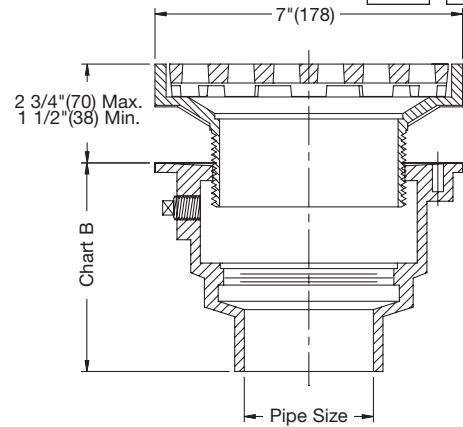

Area Drains

FD-300 Area Drain with 7" Adjustable Top

Model Number	Weight (lbs.)	Grate Size	Outlet Size	Grate	List Price
FD-302, 3, 4	13	7"	2,3,4"	ductile iron	\$471.00
FD-302, 3, 4-1	18	7"	2,3,4"	nickel bronze	774.50

Pipe Size	No Hub	Push On	PVC/ABS
2"	4 3/4"	5 1/2"	4"
3"	4 3/4"	5 1/2"	4"
4"	4 3/4"	5 1/2"	4"

Options for FD-300 Series

Suffix	Description	List Price
-C	Membrane Clamp	\$136.00

FD-310 Area Drain with 7" Fixed Top

Model Number	Weight (lbs.)	Grate Size	Outlet Size	Grate	List Price
FD-312, 3, 4	13	7"	2,3,4"	ductile iron	\$437.00
FD-312, 3, 4-1	18	7"	2,3,4"	nickel bronze	741.50

Pipe Size	No Hub	Push On	Female Thread	Inside Caulk	PVC/ABS
2"	3 5/8"	3 5/8"	4 1/4"	4 1/4"	2 3/4"
3"	3 5/8"	4"	4 1/4"	4 1/4"	3 5/8"
4"	3 5/8"	4"	4 1/4"	4 1/4"	3 7/8"
6"	3 1/2"	-	-	-	-

Note: Funnels are ordered separately. See page 63 for details.

Options for FD-300, 310, 320, 330 Series:

Suffix	Description	List Price	Suffix	Description	List Price
None	No Hub	No Add	-34	Closure Plug	\$120.50
P	Push-On	No Add	-60	PVC Body w/Socket Outlet (2,3,4" only)	No Add
T	Threaded Outlet	\$80.00	-61	ABS Body w/Socket Outlet (2,3,4" only)	No Add
X	Inside Caulk Outlet	No Add	-F4-50	4" Round Cast Iron Funnel	179.00
None	6" Outlet - No Hub Only	120.00	-F4-1	4" Round Nickel Bronze Funnel	428.00
-5	Sediment Bucket	138.50	-F6-1	6" Round Nickel Bronze Funnel	625.50
-6	Vandal Proof	147.00	-G-50	4x9" Oval Cast Iron Funnel	423.00
-7	Trap Primer Tapping	No Add	-G-1	4x9" Oval Nickel Bronze Funnel	872.00
-8	Ball Float Backwater Valve (2,3,4" Only)	377.50	-S0	Side Outlet (2, 3, 4" only)	218.00
-13	All Galvanized	425.50			
-21	Secondary Strainer	67.50			