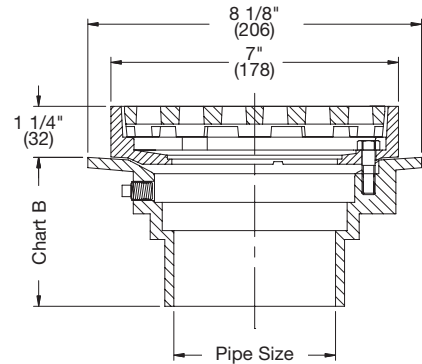

Pipe Size	No Hub	Push On	PVC/ABS
2"	4 3/4"	5 1/2"	4"
3"	4 3/4"	5 1/2"	4"
4"	4 3/4"	5 1/2"	4"

Options for FD-300 Series

Suffix	Description	List Price
-C	Membrane Clamp	\$136.00

FD-310 Area Drain with 7" Fixed Top

Model Number	Weight (lbs.)	Grate Size	Outlet Size	Grate	List Price
FD-312, 3, 4	13	7"	2,3,4"	ductile iron	\$437.00
FD-312, 3, 4-1	18	7"	2,3,4"	nickel bronze	741.50

Pipe Size	No Hub	Push On	Female Thread	Inside Caulk	PVC/ABS
2"	3 5/8"	3 5/8"	4 1/4"	4 1/4"	2 3/4"
3"	3 5/8"	4"	4 1/4"	4 1/4"	3 5/8"
4"	3 5/8"	4"	4 1/4"	4 1/4"	3 7/8"
6"	3 1/2"	-	-	-	-

Note: Funnels are ordered separately. See page 63 for details.

Options for FD-300, 310, 320, 330 Series:

Suffix	Description	List Price	Suffix	Description	List Price
None	No Hub	No Add	-34	Closure Plug	\$120.50
P	Push-On	No Add	-60	PVC Body w/Socket Outlet (2,3,4" only)	No Add
T	Threaded Outlet	\$80.00	-61	ABS Body w/Socket Outlet (2,3,4" only)	No Add
X	Inside Caulk Outlet	No Add	-F4-50	4" Round Cast Iron Funnel	179.00
None	6" Outlet - No Hub Only	120.00	-F4-1	4" Round Nickel Bronze Funnel	428.00
-5	Sediment Bucket	138.50	-F6-1	6" Round Nickel Bronze Funnel	625.50
-6	Vandal Proof	147.00	-G-50	4x9" Oval Cast Iron Funnel	423.00
-7	Trap Primer Tapping	No Add	-G-1	4x9" Oval Nickel Bronze Funnel	872.00
-8	Ball Float Backwater Valve (2,3,4" Only)	377.50	-S0	Side Outlet (2, 3, 4" only)	218.00
-13	All Galvanized	425.50			
-21	Secondary Strainer	67.50			